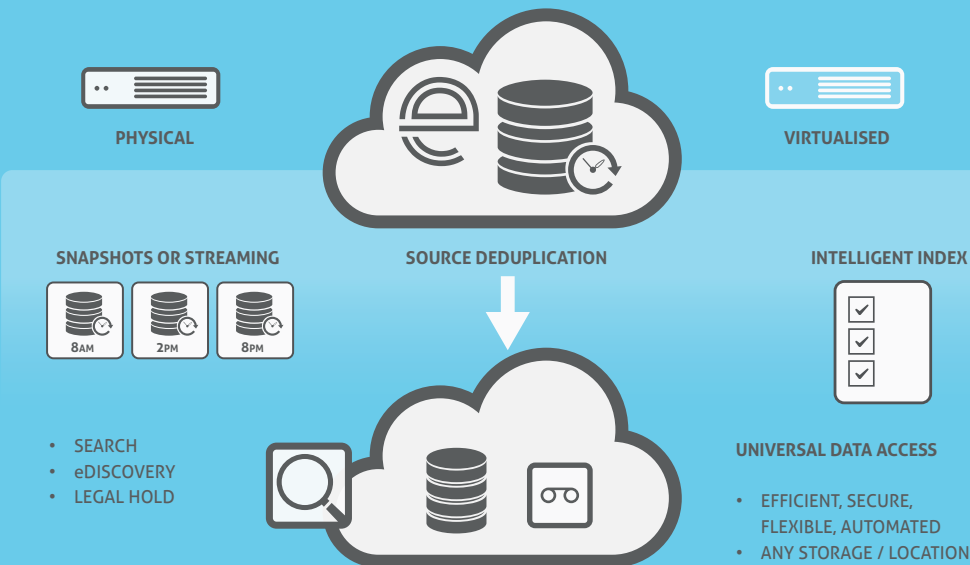

Online Backup & Data Protection Platform

Exponential-e's Online Backup solution provides a fully automated, encrypted and intelligent data backup and recovery platform, giving businesses of any size the peace of mind that their data is protected and retrievable.

Backup is a key requirement for businesses around the world, ensuring your data and applications are protected should you face a cyber-attack or data loss incident. But the days of tapes are over and instead businesses are now looking for more secure, reliable and extensive solutions.

An Advanced Data Protection Platform

Recovering data faster, capturing data smarter and retaining data better gives you an improved relationship with your backup data thus enabling IT to react and adapt to business needs.

Smart Data Capture & Movement

We are able to offer built-in deduplication at the source, which means moving less data. And as you can dedupe at rest, you are also using less storage.

Intelligent block-level protection greatly reduces the size of stored data capacity, as it tracks and moves only changed blocks, eliminating long scan times and speeding up backups for applications, files and hypervisors by moving them less. What's more no special hardware is required as you can layer upon any disk or Cloud target. Lead the way in data growth with automated content-based retention whilst archiving only the data that holds value.